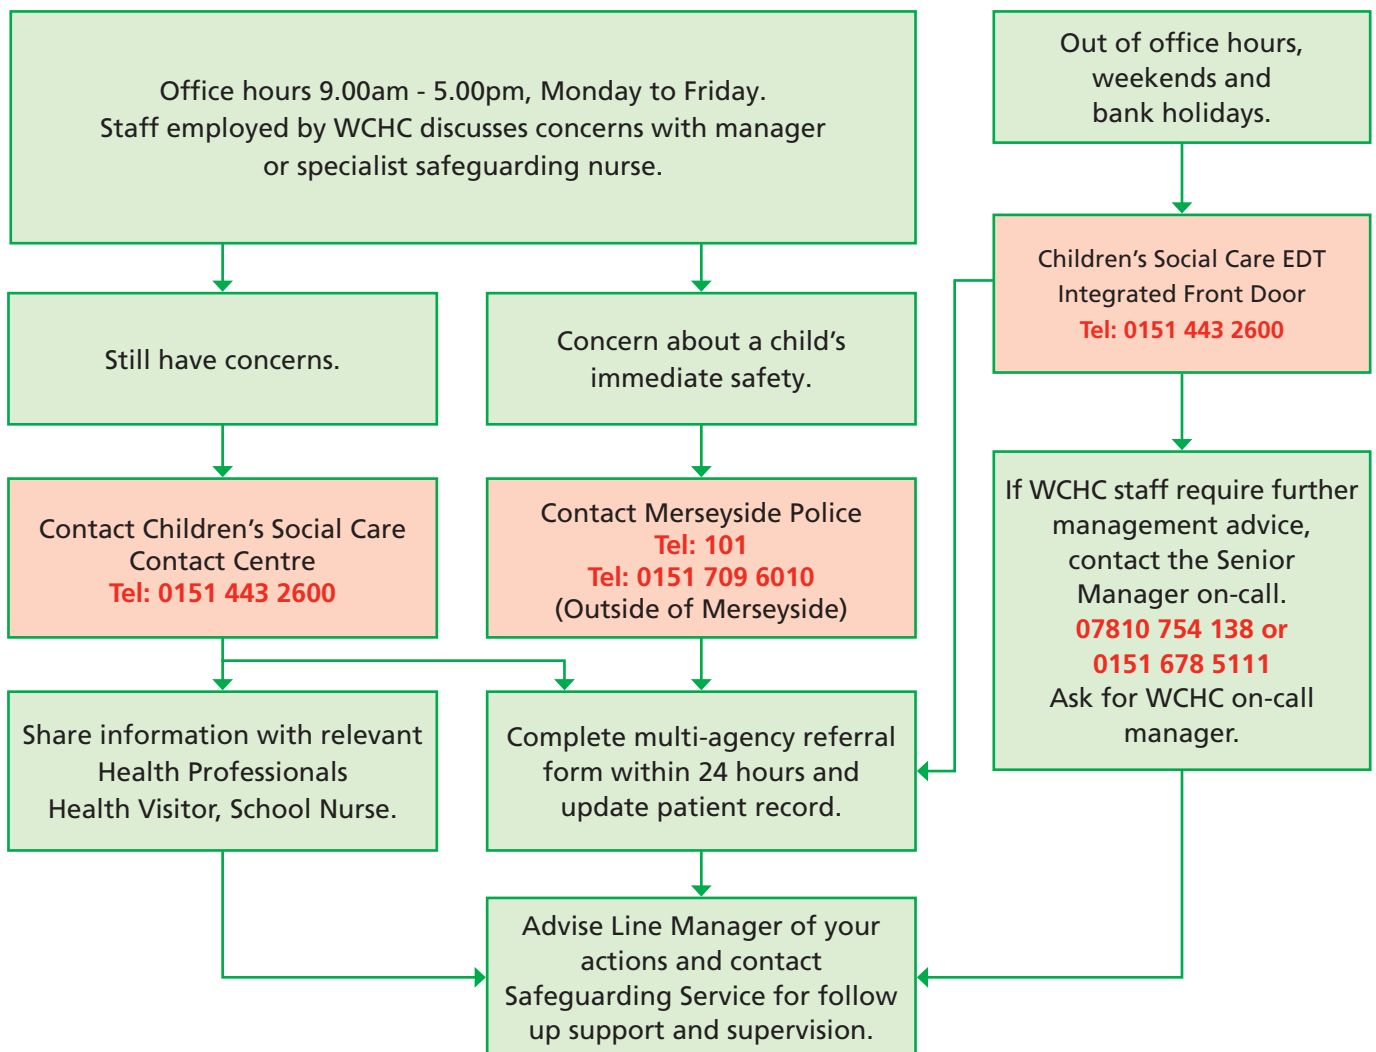

Safeguarding Children

What to do if you're worried a child is being abused/neglected.

Children's Social Care Contact Centre:

Tel: 0151 433 2600 **Email:** EHT@KNOWSLEY.GCSX.GOV.UK

Out of office hours - Children's Social Care Emergency Duty Team (EDT):